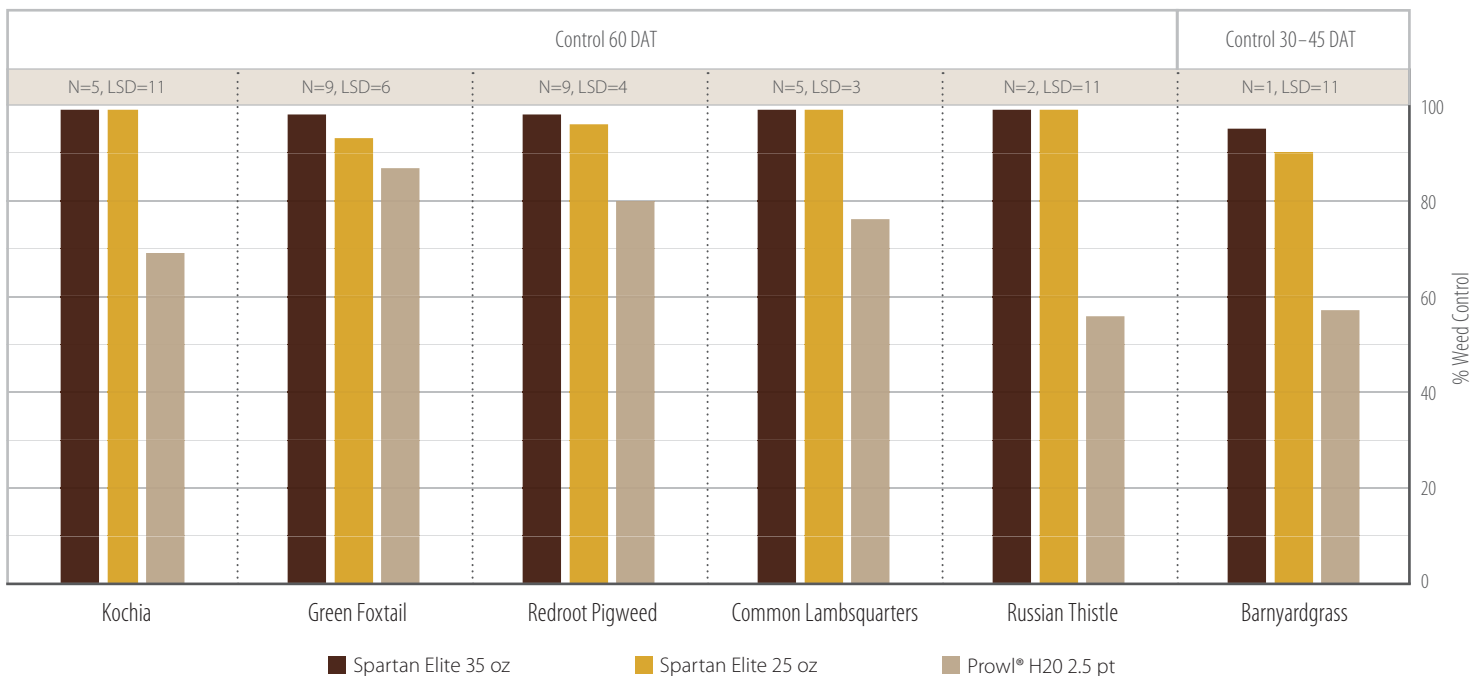

A NEW WEAPON FOR YOUR ARSENAL

SUNFLOWER FACT SHEET

PREEMERGENCE CONTROL OF TOUGH BROADLEAF WEEDS AND GRASSES

Spartan® Elite herbicide is a new, powerful weapon in the fight against weeds. It arms growers with preemergence control of tough broadleaf weeds like kochia and pigweeds, and grasses like foxtails. Spartan Elite combats weeds with binary technology, eliminating them before you plant, and keeping them away while your crops grow. For no-till and conventional till sunflower fields, there is no tougher herbicide to take to battle.

- Broad, consistent control of several key weeds, including glyphosate-, triazine- and ALS-resistant weeds
 - Kochia
 - Green and yellow foxtails
 - Pigweeds
 - Common lambsquarters
 - Barnyardgrass
 - Russian thistle
 - Palmer amaranth
- Lower use rate compared to traditional grass preemergence herbicides
- Flexible formulation for easy mixing with other herbicides
- Does not need incorporation

TREATED

UNTREATED

TREATED

UNTREATED

Research trials conducted over two years in the heart of sunflower growing areas, comparing Spartan Elite and Prowl H2O herbicide.

SUNFLOWER FACT SHEET

TREATED

UNTREATED

USAGE RATES AND APPLICATION TIMING

Spartan® Elite Herbicide Use Rate (Sunflowers)

Preemergence and Preplant Incorporated Applications

Broadcast Rate	Fl oz Spartan Elite Herbicide per Acre		
	Soil Texture		
% Organic matter	Coarse	Medium	Fine
< 1.5	19.0–21.0	19.0–25.0	21.0–30.0
1.5–3.0	19.0–25.0	21.0–32.0	25.0–32.0
> 3.0	21.0–25.0	25.0–32.0	32.0–38.7