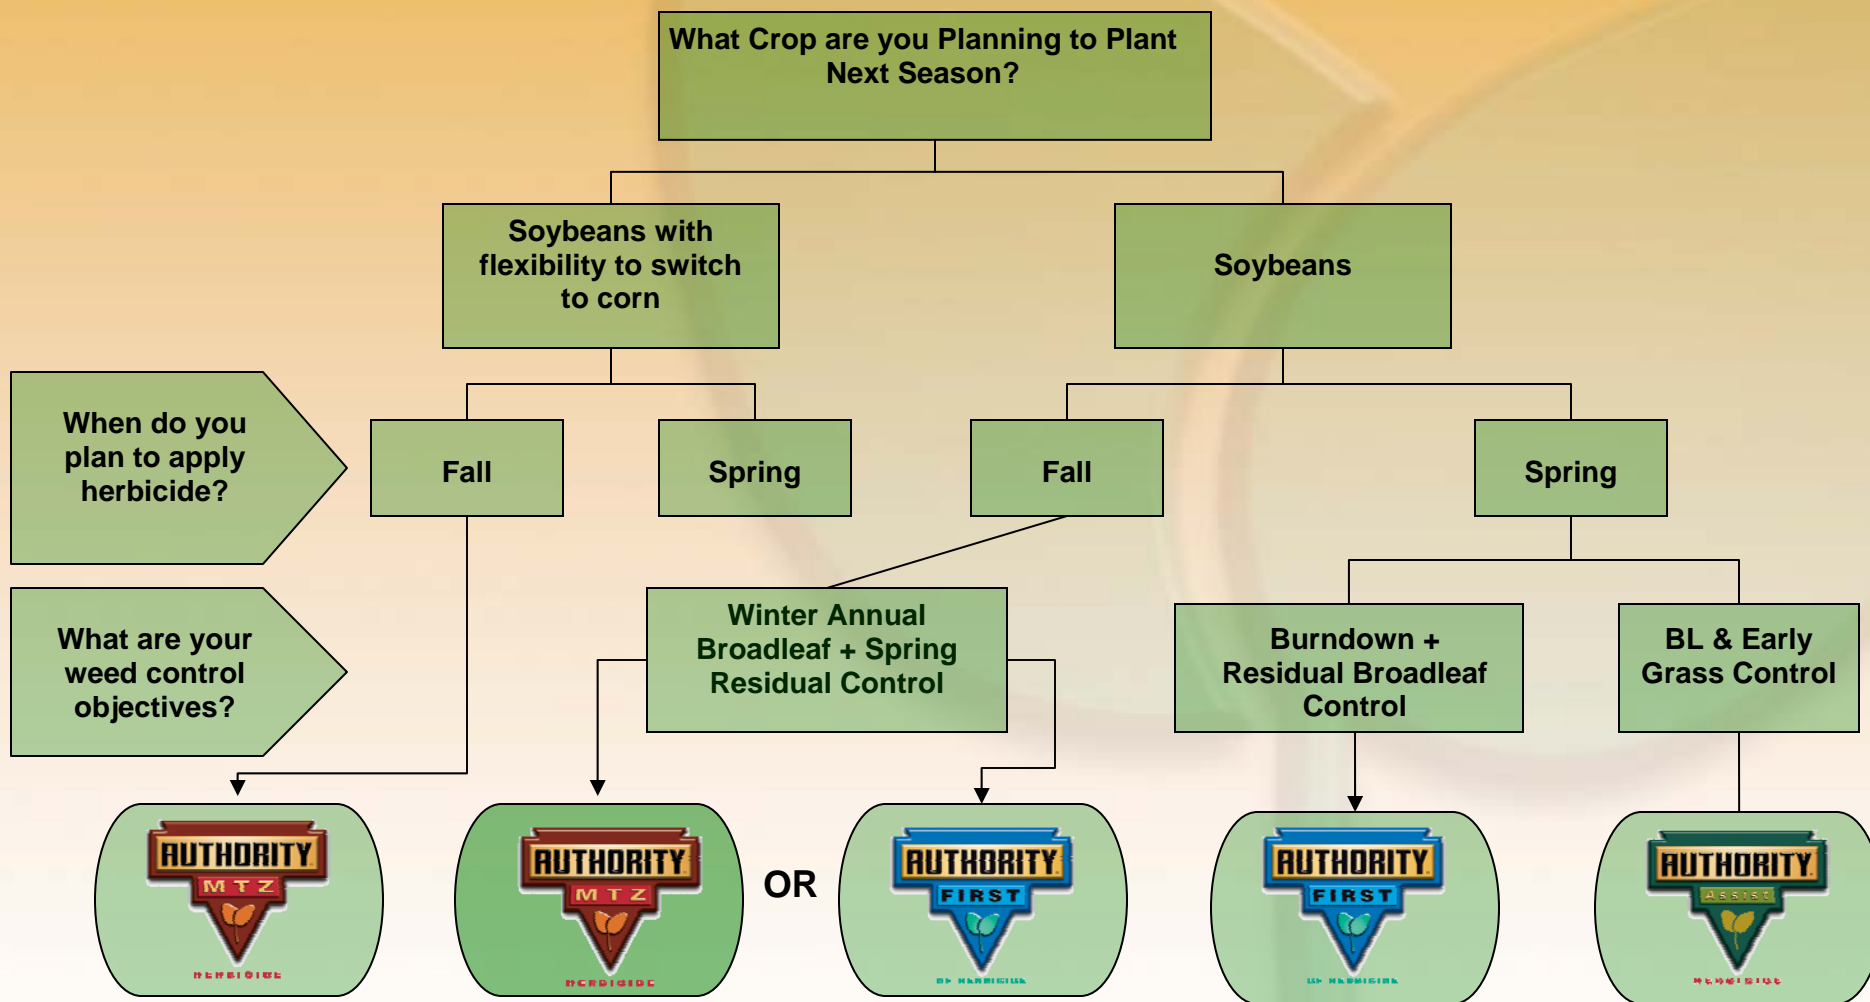

Authority[®] Brands Decision Matrix

Use *Authority First* where **marestail, giant ragweed**, other large-seeded broadleaf weeds are primary problem.

Authority MTZ offers **enhanced burndown activity**, residual control on broadleaves, yet maintains maximum crop rotation flexibility

Authority Assist provides excellent residual control of ALS and non-ALS resistant weeds with good early season grass control.

OR

Introducing the New Authority[®] Brands from FMC

Authority First DF Herbicide

- **Seasonality:**
 - Primary: Spring preemergence
 - Secondary: Fall application
- **Weed Spectrum:** Tough broadleaves including large and small-seeded
 - Marestalk
 - Common & Giant Ragweed
 - Cocklebur
 - Waterhemp
 - Lambsquarters
 - Nightshade
 - Morningglory
 - Pigweed
 - Sunflower
 - Velvetleaf
- **Tank-Mix Compatibility:** Excellent option for tank mix with a preemergence and/or burndown herbicide for broader spectrum and grass control
- **Application Flexibility:** PPI, pre-plant, preemergence in no-till, min-till or conventional tillage soils
- **Residual Control:** Excellent
- **Rotational Restrictions:** 4-30 months, refer to label for details

Authority MTZ Herbicide

- **Seasonality:**
 - Primary: Fall application
 - Secondary: Spring preemergence
- **Weed Spectrum:** Small seeded broadleaf weeds
 - Waterhemp, Pigweed
 - Nightshade
 - Lambsquarters
 - Kochia
 - Russian Thistle
 - Smartweed
 - Mustards
 - Excellent Burndown Activity on Emerged Winter Annuals
- **Tank-Mix Compatibility:** Excellent compatibility with glyphosate, 2,4-D, Rage[®] D-Tech for burndown
- **Application Flexibility:** PPI, pre-plant, preemergence in no-till, min-till or conventional tillage soils
- **Residual Control:** Excellent
- **Planting Flexibility: Flexi-Crop Advantage** provides for fall application with optimal residual and rotational flexibility to plant soybeans or corn the following spring
- **Rotational Restrictions:** Four-months for corn and wheat, refer to label for details